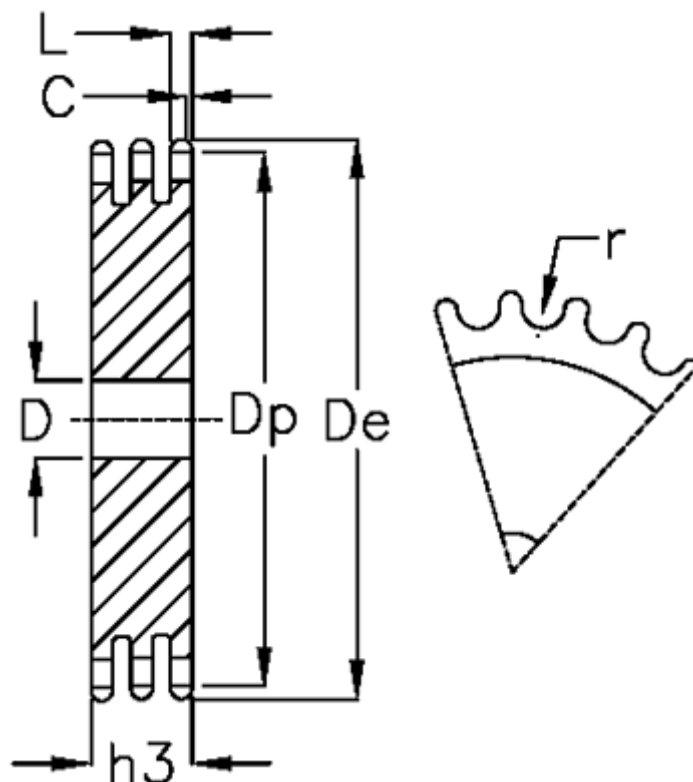

Article number: 616023010025

Description: Plate wheel 24 B-3 Z=25 triplex

## Measures

C	= 4
D	= 30
De	= 319
Dp	= 304
For chain size	= 1 1/2 x 1
For chain type	= 24 B-3
h3	= 120.3
L	= 23.6

Number of teeth	= 25
r	= 25.4